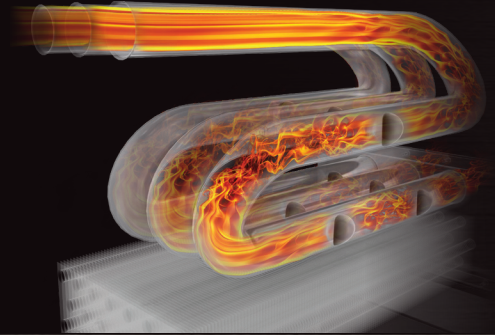

9600Q SERIES

Napoleon is proud to launch the 9600Q Series gas furnace. Meeting new FER standards with flexfit installation options and 96% AFUE, it's the perfect choice for residential new construction projects.

FEATURES:

- Natural Gas, Propane Convertible
- Flexfit - Upflow and horizontal right
- Modular heat exchanger and blower
- Models available in 40K, 60K and 80K BTUs
- 96% AFUE
- Can be used for new construction heat

vortex
TUBULATOR

9600Q SPECIFICATIONS

HEATING CAPACITIES	WSX040T2AA-N	WSX060T3AA-N	WSX080T3AA-N
Input BTU/hr 0-2000	40,000	60,000	80,000
Output BTU/hr 0-2000	38,000	58,000	77,000
CABINET DIMENSIONS (INCHES)	WSX040T2AA-N	WSX060T3AA-N	WSX080T3AA-N
Width (in)	17 1/2	17 1/2	17 1/2
Depth (in)	29 1/2	29 1/2	29 1/2
Height (in)	34	34	34
VENTING *	WSX040T2AA-N	WSX060T3AA-N	WSX080T3AA-N
Clearances to Combustibles	0	0	0
Minimum Vent Size (in)	1 1/2	1 1/2	2
Maximum Vent Size (in)	2 1/2	3	3
Minimum Vent Length (ft)	15	15	15
Maximum Vent Length (ft)	75	100	100
AIRFLOW AND COOLING	WSX040T2AA-N	WSX060T3AA-N	WSX080T3AA-N
Motor Type and Size EON	1/3 hp	1/2 hp	1/2 hp
AC Tonnages	1 1/2, 2, 2 1/2	1 1/2, 2, 2 1/2, 3	1 1/2, 2, 2 1/2, 3

WARRANTY INFORMATION

Product includes base warranty:

3 YEAR PARTS LIMITED WARRANTY

15 YEAR HEAT EXCHANGER LIMITED WARRANTY

Homeowner can call to register their new 9600Q and receive one extra year for parts, making their warranty 4 Year Parts, 15 Year Heat Exchanger.

Homeowner can also purchase a Warranty Upgrade, for $199 the homeowner will receive:

10 YEAR PARTS LIMITED WARRANTY

20 YEAR HEAT EXCHANGER LIMITED WARRANTY

All specifications and designs can change without notice to allow for on-going product improvement. Images may not be exactly as shown. Consult your owners manual for current information. Check all local and national building codes and gas regulations. Napoleon® is a registered trademark of Wolf Steel Group Inc.

24 Napoleon Road, Barrie, Ontario, Canada L4M 0G8
103 Miller Drive, Crittenden, Kentucky, USA 41030
7200 Trans Canada Highway, Montreal, Quebec, Canada H4T 1A3

Tel: 866-820-8686
napoleon.com