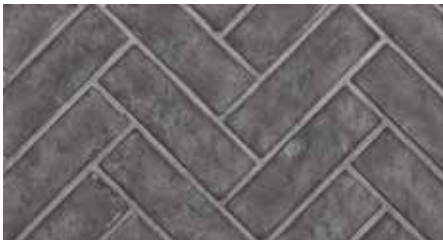

RIVERSIDE

RSS36 | RSS42 | Outdoor gas fireplace

The Napoleon Riverside outdoor gas fireplace transforms your outdoor space into a year-round sanctuary. Its expansive viewing area not only offers a contemporary aesthetic but also showcases vibrant flames that create a captivating ambiance. Choose between the standard oak or the high-definition birch log sets and add optional decorative panels to transform the design of your fireplace. Plus, the optional outdoor timer kit ensures convenient scheduled operation. From chilly summer evenings to crisp autumn days, the Riverside extends the enjoyment of your outdoor living area, creating lasting memories in every season.

Customize

Media:

Must choose: Standard oak logs or high-definition birch logs

Optional enhancement kits:

Woodland media kit

Optional decorative panels:

Newport standard

Westminster grey herringbone